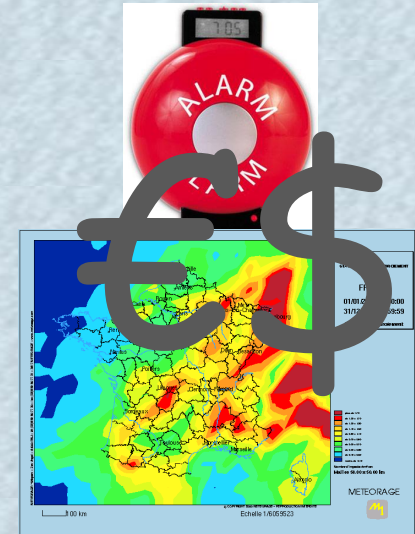

Production, marketing & sales