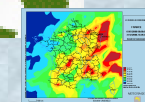

Tuning the GLD360 for specific needs

GLD360

VLDN's

GLD based products for customers