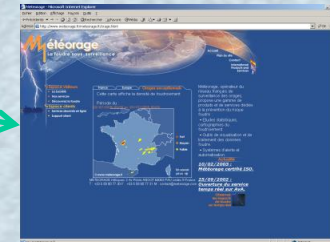

## Global Lightning Information Services

Service Provider

GLD360

+

CATS

warning

analyze

Web svces