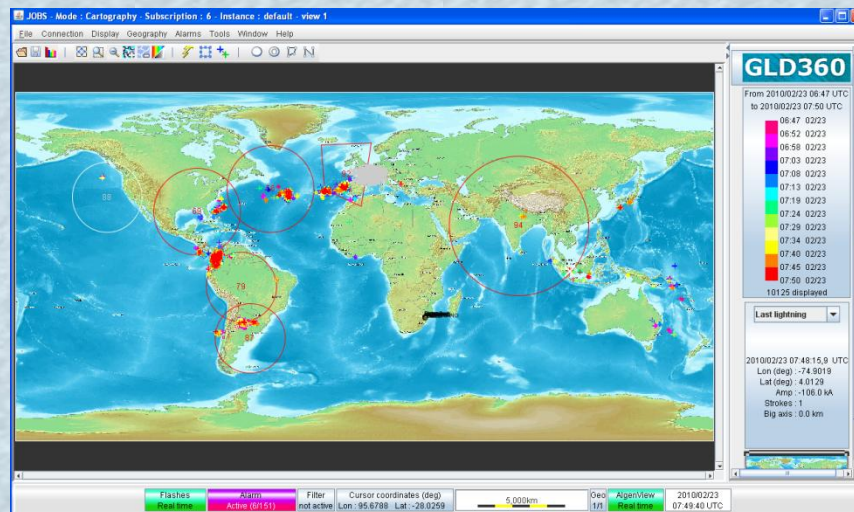

# A powerful client tool

Service Provider

**GLD360**

+

**CATS**

Customer

**JOBS**

CATS made in Europe

# A complete customer solution

Service Provider

GLD360

Customer

CATS

The screenshot displays the CATS software interface. The main window shows a lightning map of North America with a color-coded legend for lightning frequency. A 'LIGHTNING STATISTI' window is open, showing a query for 'dep33.gf' on '01/01/2010 00:00:00' to '31/01/2010 23:59:55'. The results table lists various lightning events with columns for date, time, longitude, latitude, cloud floor, flash ID, and flashes number.