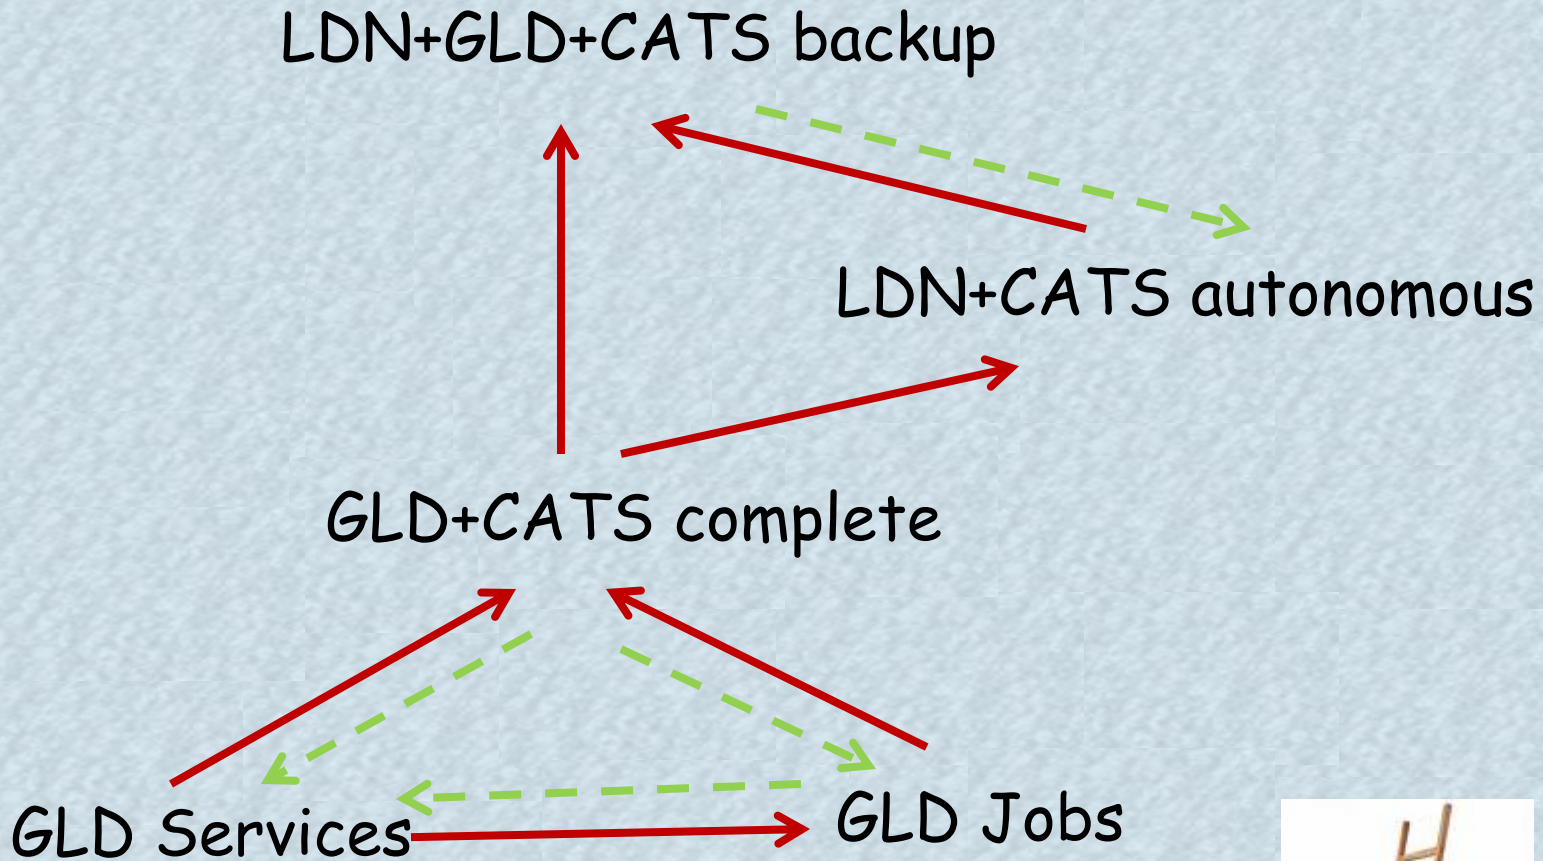

Scalability

Ask for CATS at contact@meteorage.com or

www.meteorage.com