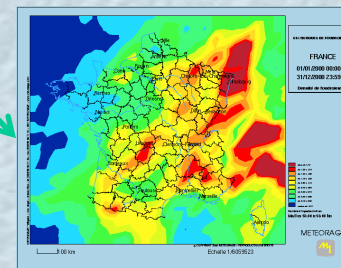

## Global Lightning Information Services

Service Provider

GLD360

+

CATS

warning

analyze

Web svces