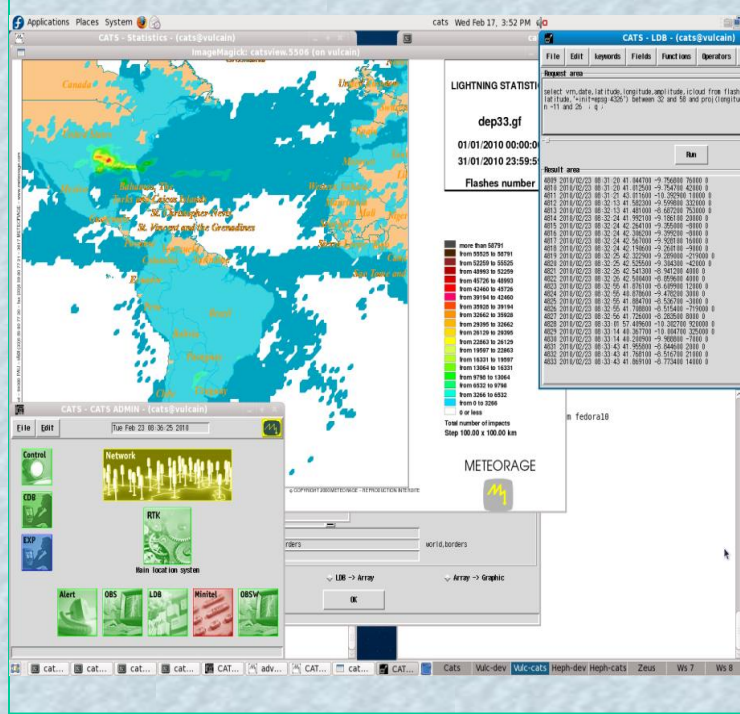

# An operator as a Service provider

Service Provider

Customer

End Users

GLD360

CATS

# An autonomous customer solution