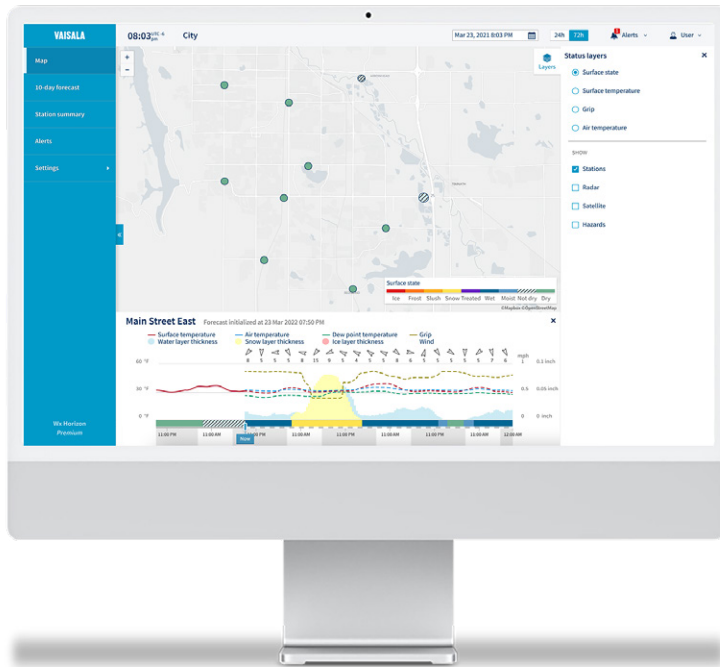

## Vaisala Wx Horizon Pro

Bring actionable insights and predictions to your winter road maintenance

#### Get the ground truth with a connected road observation network

Integrates Vaisala GroundCast for reference-grade measurements in a simple package for an easy, affordable way to get key road weather measurements. Deployable in any network location, the device allows enhanced pavement forecasts in Wx Horizon, enables treatment validation, and delivers insights into protection levels on the road network.

When it comes to winter maintenance, better decisions can save lives. You need to know what time the next storm will hit and which areas will be most affected.

Vaisala Wx Horizon Pro, part of our Xweather family of subscription based products, is a weather hazard impact portal that delivers insights into current and future road conditions. The fusion of accurate measurements with industry-leading weather forecasting and best-in-class road weather models delivers actionable information specifically for transportation.

### 4. See, understand, decide

Vaisala gives users rich data intelligence that improves real-time decision-making as well as observation enhanced forecasting to enable strategic planning. With a better, fuller understanding of their road network, users can do their jobs more decisively and effectively than ever.