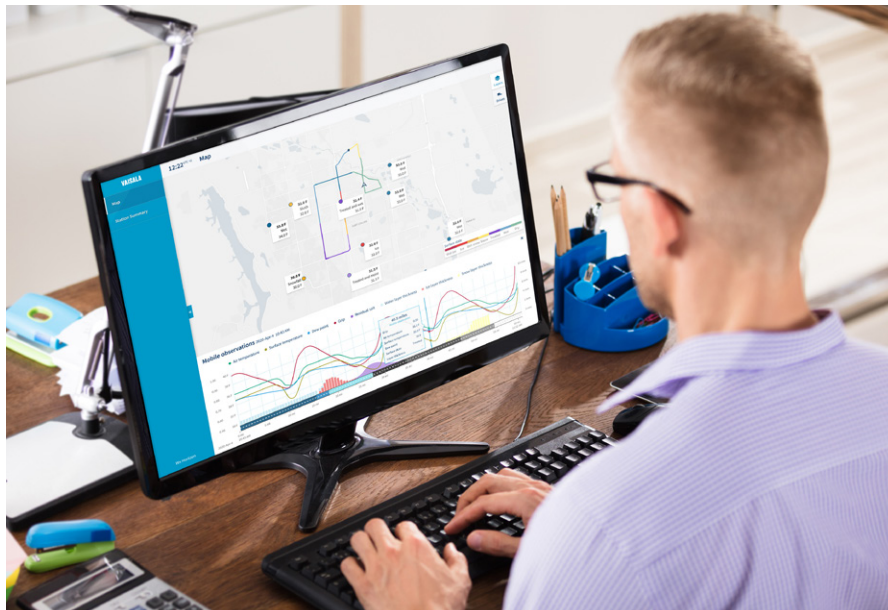

- Provides long-term atmospheric and pavement condition forecasts using our proprietary road weather model
- Leverages data from Vaisala GroundCast IoT sensors
- Alert notification system
- User-defined virtual pavement forecast points
- Uses a secure, cloud-hosted environment

Wx Horizon: Tailored to your specific needs

Choose from three levels of service to fit your organizational needs.

Wx Horizon Lite:

The simplest way to gain insight into current and future road conditions. Features 12-hour pavement forecasts for the local road network, national weather hazards, and a dashboard showing 10-day atmospheric forecasts. No road weather stations are needed to get started.

Wx Horizon Pro:

Deliver proactive winter maintenance by harnessing the power of a connected sensor network, enhanced forecasts and alert notifications. Provides 72-hour observation-enhanced pavement forecasts, road condition alerts and notifications, and 5 user-defined virtual forecast points. Connected IoT sensor network.

Wx Horizon Enterprise:

Saves time and provides valuable assistance with treatment recommendations specifically targeted to network operations. Includes a high-resolution assessment and future impact over the whole road network, plus real-time data from any measurement device including mobile sensors, performance measurement, and in-depth user administration.

Why Vaisala?

Vaisala's weather and environmental technologies enable unrivaled road network awareness — keeping roadways safe and efficient in any season.

As the gold standard for precision and reliability, Vaisala's holistic approach provides customers with end-to-end simplicity, valuable partnership, and a comprehensive portfolio of solutions that are constantly evolving. Our 85+ years of innovation are reflected in our guiding principles for roads:

1. Move ahead

Only Vaisala provides data of unrivaled depth and breadth while synthesizing it into objective decision support — so everyone can keep moving toward better, more insightful ways of operating.

2. Mobility and beyond

We deliver the right insights to the right people at the right time, enabling a wide range of stakeholders to act with confidence and achieve a comprehensive understanding of their road networks and the vehicles on them — creating better, safer outcomes for all.

3. The innovators

As a recognized industry expert, we continuously apply our knowledge and experience to create next-generation solutions that advance the industry; enabling stakeholders to innovate and optimize road networks like never before.

4. See, understand, decide

Vaisala gives users rich data intelligence that improves real-time decision-making as well as observation enhanced forecasting to enable strategic planning. With a better, fuller understanding of their road network, users can do their jobs more decisively and effectively than ever.

VAISALA

hello.wxhorizon.vaisala.com

Scan the code for more information

Ref. B212106EN-C ©Vaisala 2022

This material is subject to copyright protection, with all copyrights retained by Vaisala and its individual partners. All rights reserved. Any logos and/or product names are trademarks of Vaisala or its individual partners. The reproduction, transfer, distribution or storage of information contained in this brochure in any form without the prior written consent of Vaisala is strictly prohibited. All specifications — technical included — are subject to change without notice.