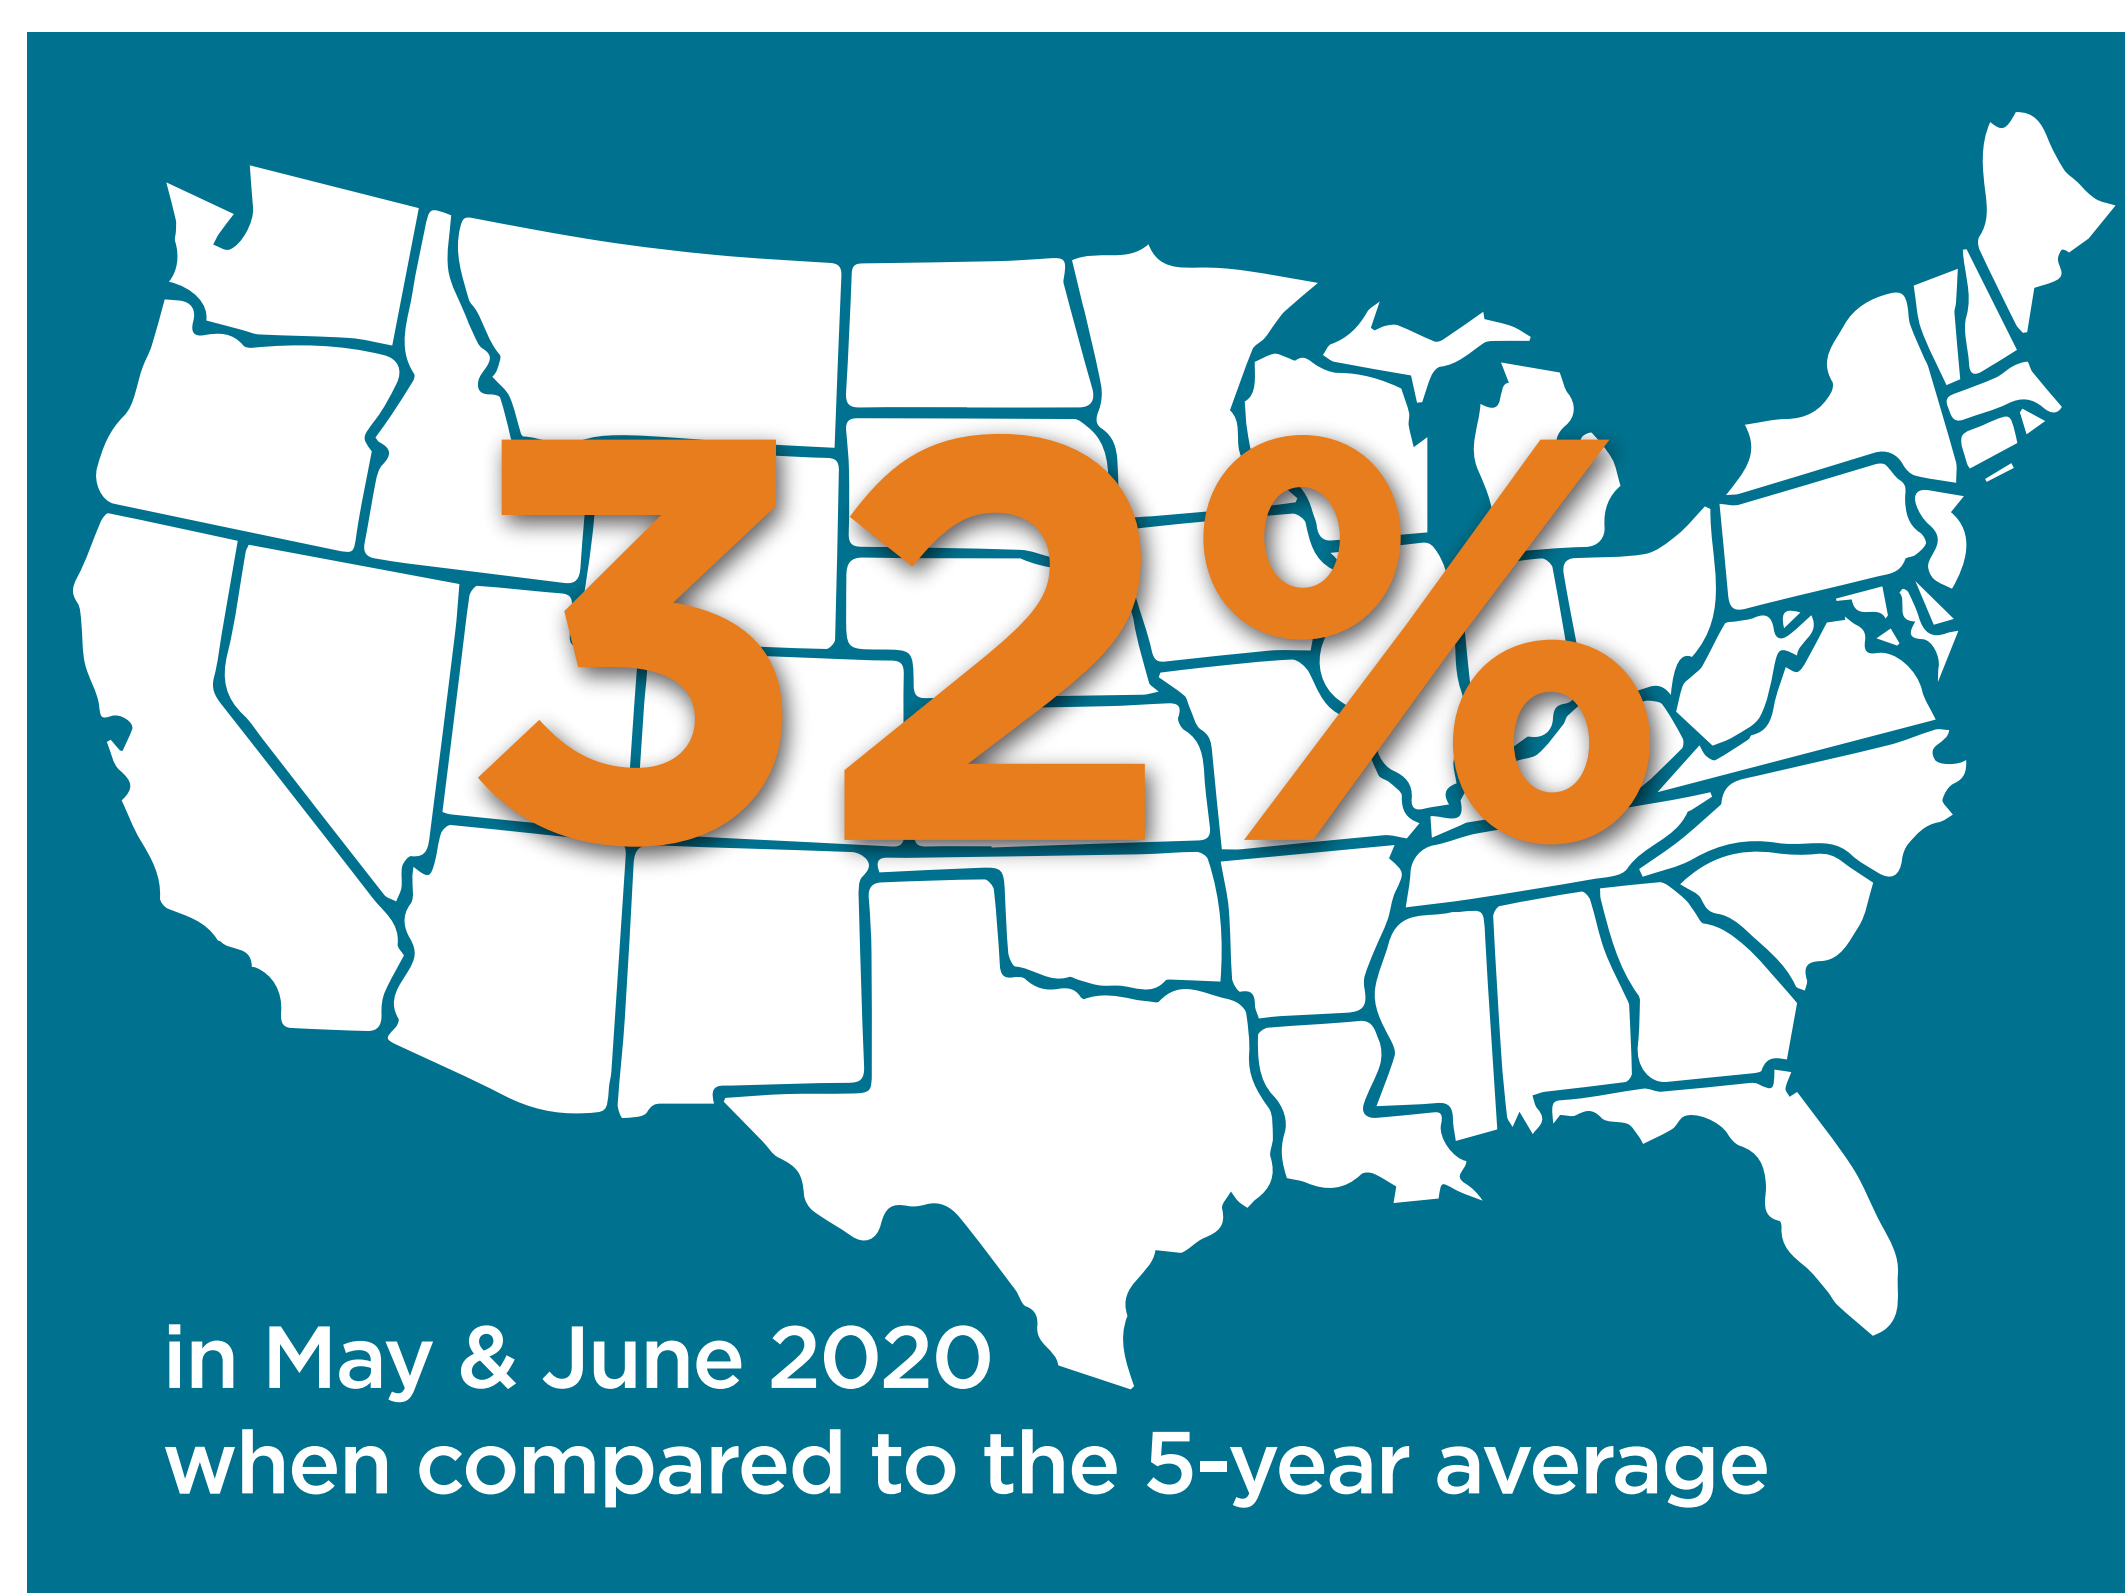

Highlights of lightning activity in 2020

The data are from the Vaisala NLDN U.S. National Lightning Detection Network and the Vaisala GLD360 Global Lightning Detection Network, that monitor total lightning activity, including both in-cloud (IC) and cloud-to-ground (CG) lightning, 24 hours a day, 365 days a year.