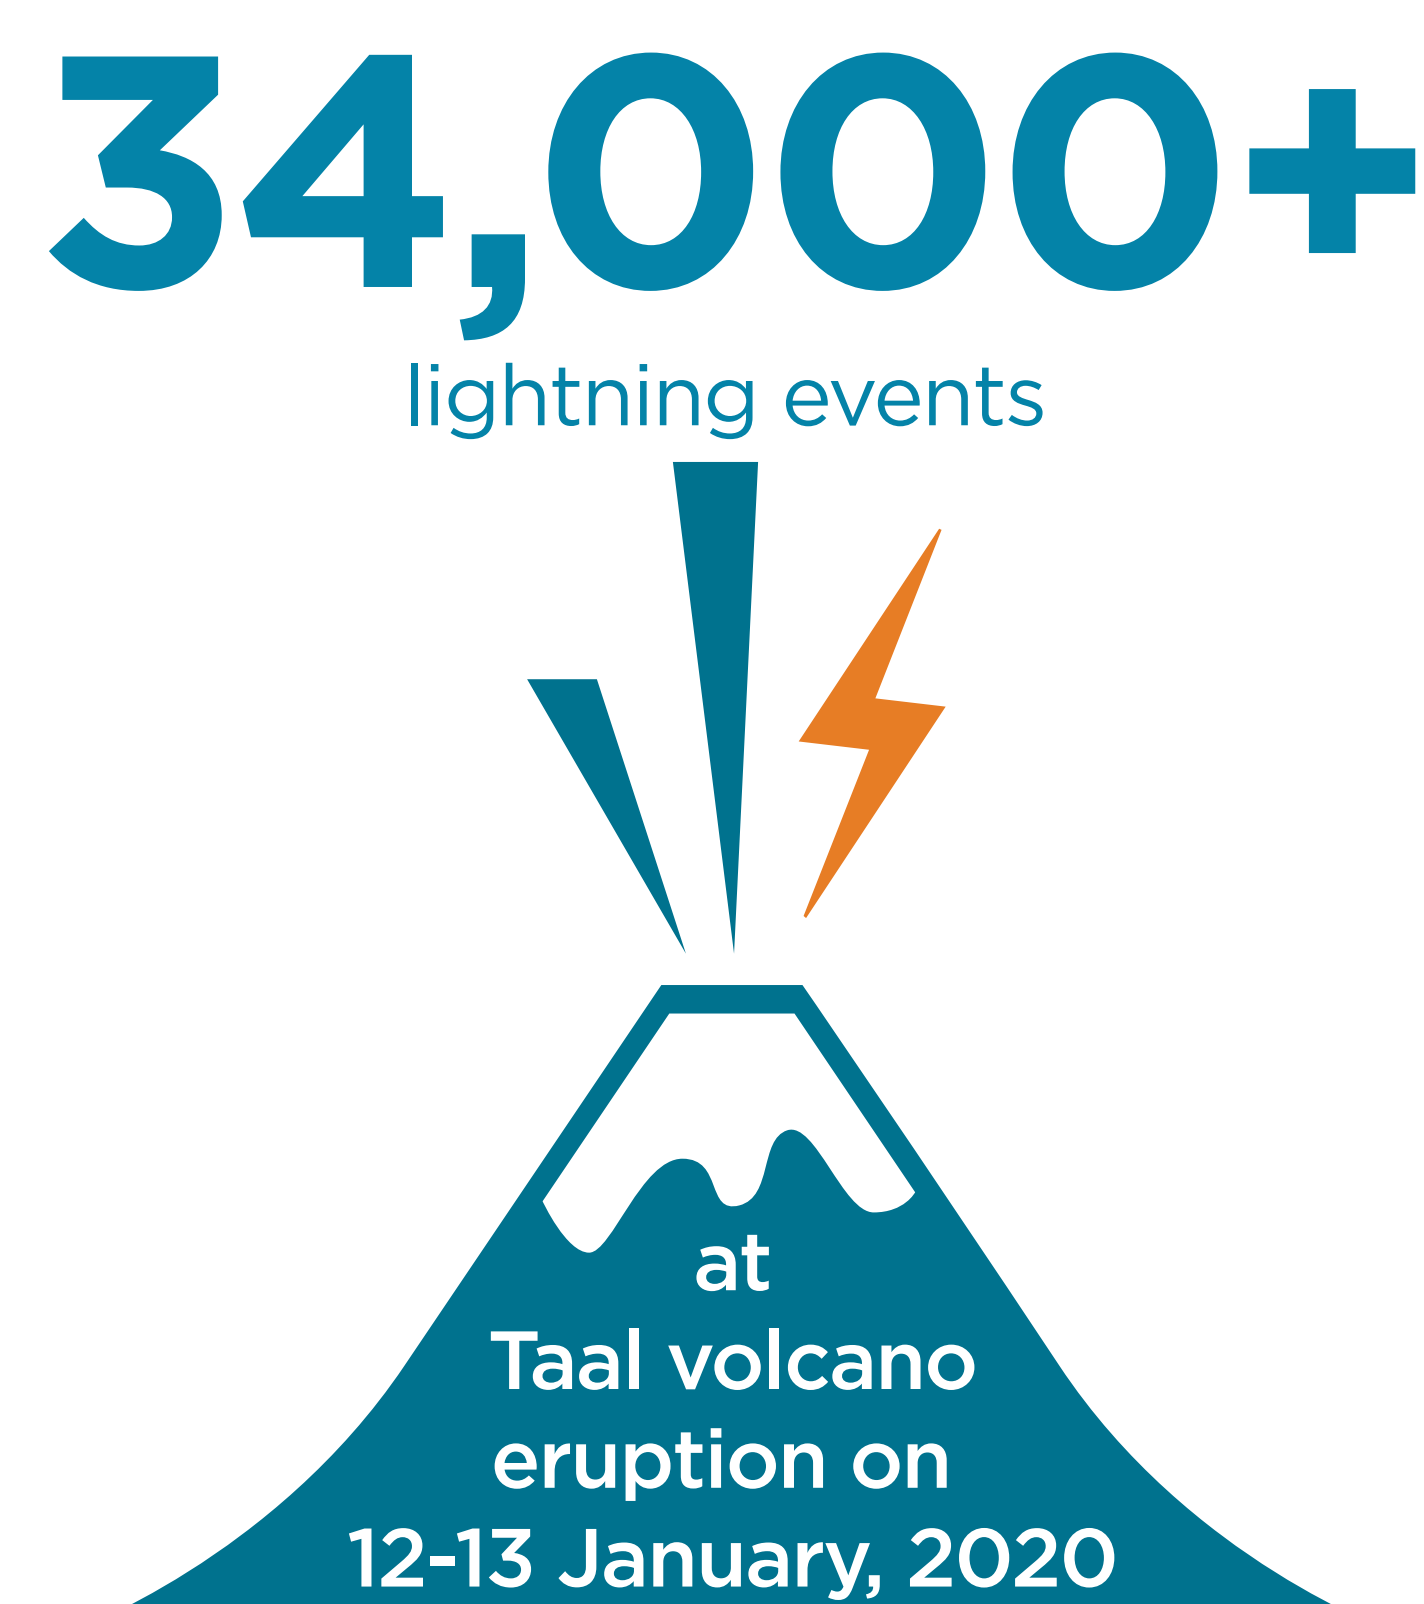

Highlights of lightning activity in 2020

The data are from the Vaisala NLDN U.S. National Lightning Detection Network and the Vaisala GLD360 Global Lightning Detection Network, that monitor total lightning activity, including both in-cloud (IC) and cloud-to-ground (CG) lightning, 24 hours a day, 365 days a year.