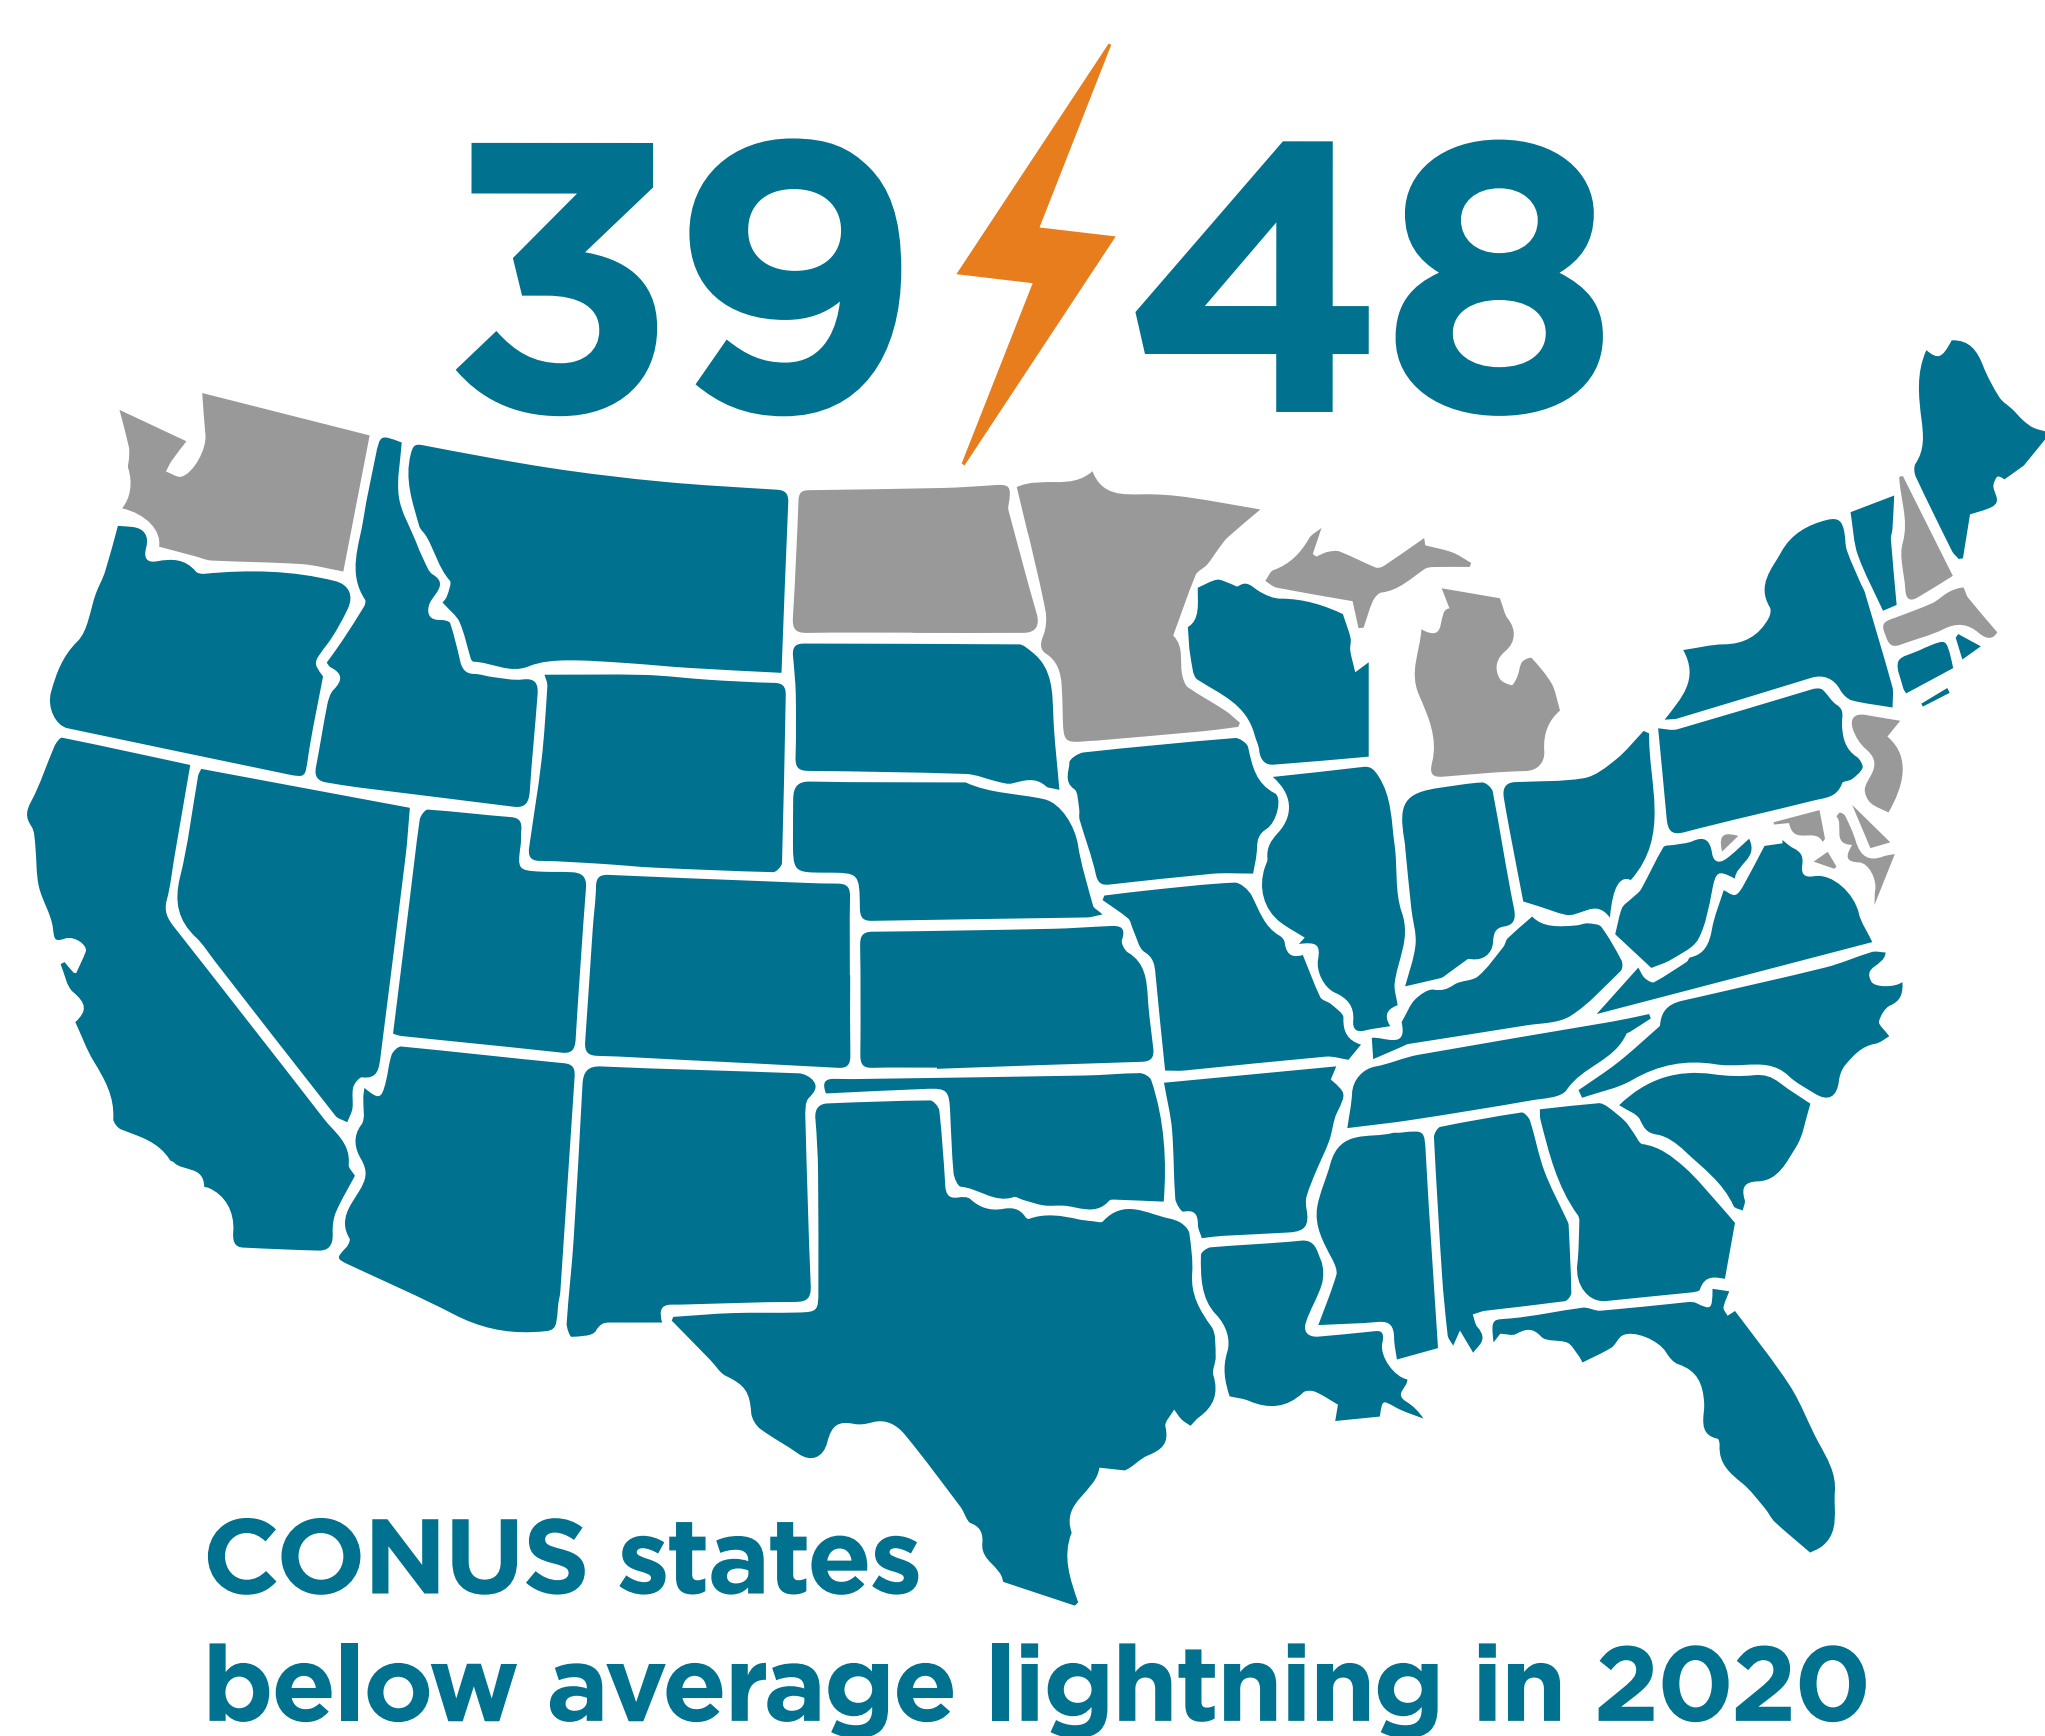

Highlights of lightning activity in 2020

The data are from the Vaisala NLDN U.S. National Lightning Detection Network and the Vaisala GLD360 Global Lightning Detection Network, that monitor total lightning activity, including both in-cloud (IC) and cloud-to-ground (CG) lightning, 24 hours a day, 365 days a year.