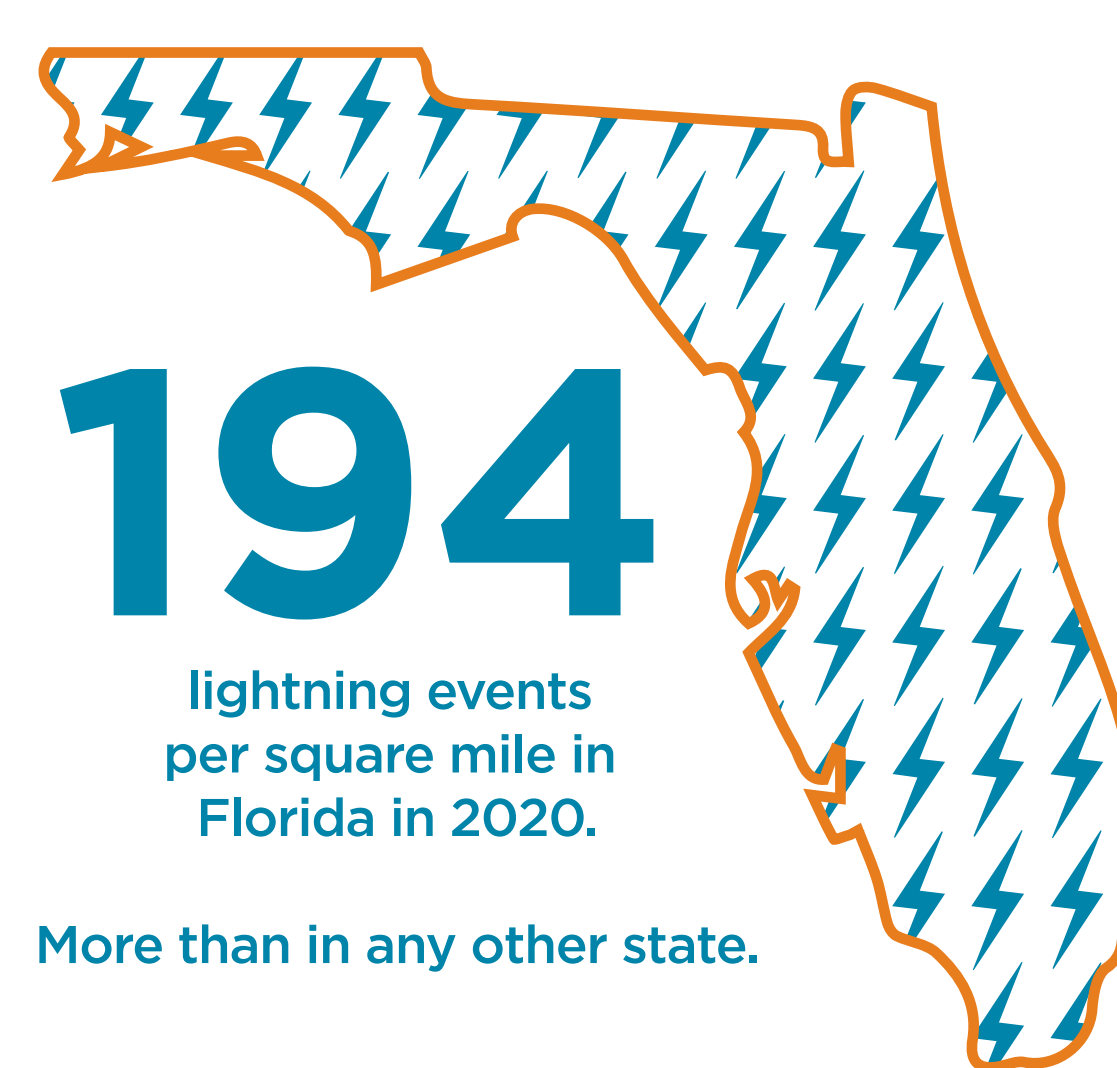

Highlights of lightning activity in 2020

The data are from the Vaisala NLDN U.S. National Lightning Detection Network and the Vaisala GLD360 Global Lightning Detection Network, that monitor total lightning activity, including both in-cloud (IC) and cloud-to-ground (CG) lightning, 24 hours a day, 365 days a year.